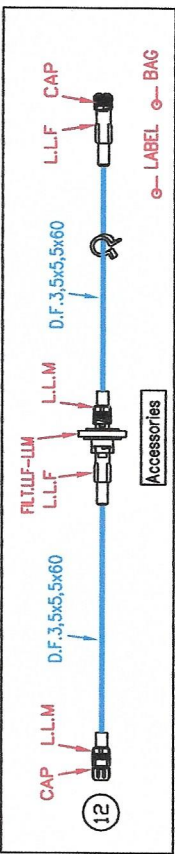

ALL THE TUBINGS GO OUT SEPARATELY BY THE BAGS

Item: EU80594

File name: Page 1/1
805946

Rev. 02 Drawn by: G.L. Updated by: Z.E.

Ver. Date: Date: Sales app.

Custom Pack: ADULT PACK WITH ARTERIAL FILTER

Hospital: WIELOSPECJALISTYCZNY SZPITAL