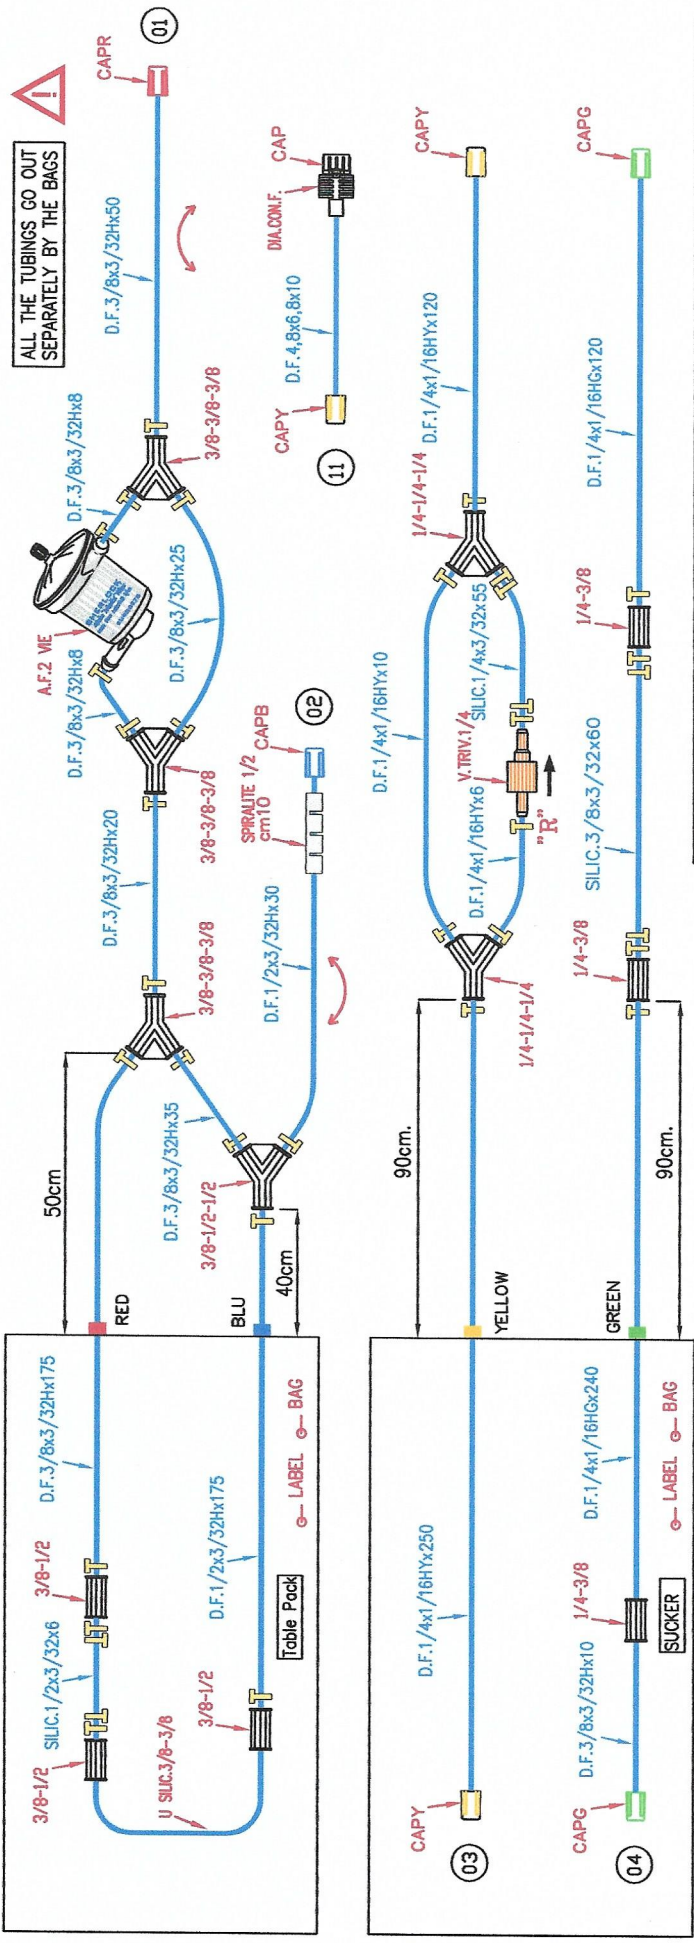

ALL THE TUBINGS GO OUT SEPARATELY BY THE BAGS

Item: EU80594

File name: Page 1/1
805946

Rev. 02 Drawn by: G.L. Updated by: Z.E.

Ver. Date: Date: Sales app.

Custom Pack: ADULT PACK WITH ARTERIAL FILTER

Hospital: WIELOSPECJALISTYCZNY SZPITAL

Type: AD Country: PL City: POZNAŃ

Checked by: ZAKŁADNIK DO PYJAN