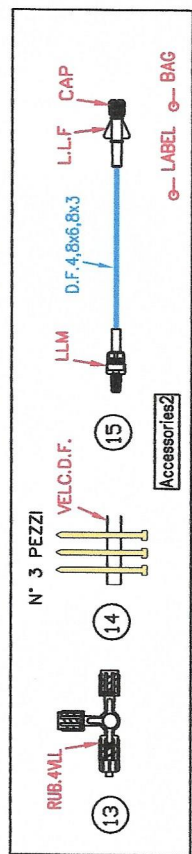

ALL THE TUBINGS GO OUT SEPARATELY BY THE BAGS

Item: EU80594

File name: Page 1/1
805946

Rev. 02 Drawn by: G.L. Updated by: Z.E.

Ver. Date: Date: Sales app.

Custom Pack: ADULT PACK WITH ARTERIAL FILTER

Hospital: WIELOSPECJALISTYCZNY SZPITAL