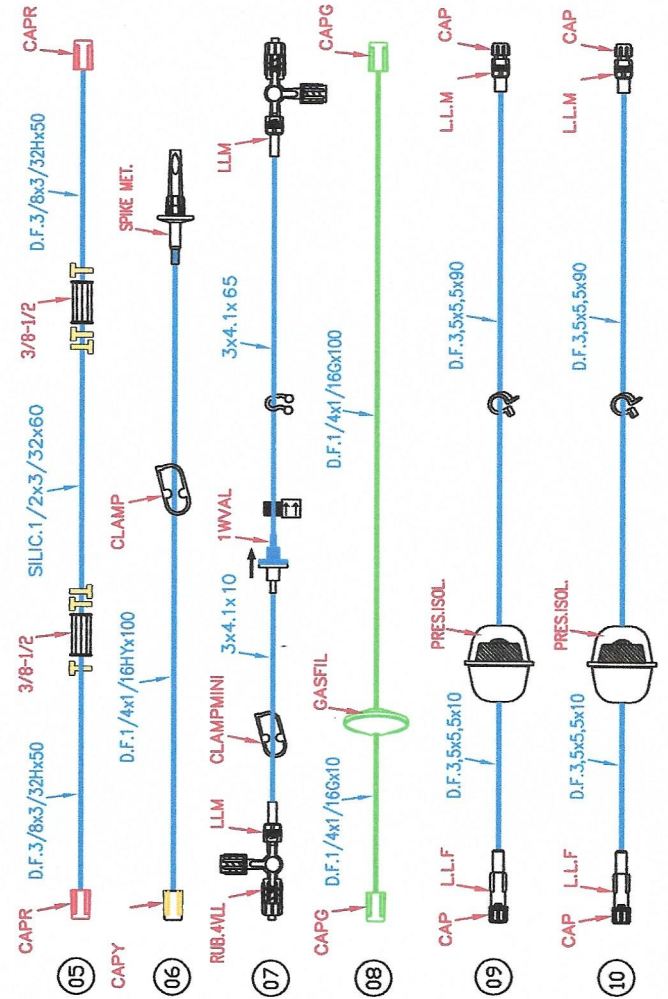

ALL THE TUBINGS GO OUT SEPARATELY BY THE BAGS

Item: EU80594

File name: Page 1/1
805946

Rev. 02 Drawn by: G.L. Updated by: Z.E.

Ver. Date: Date: Sales app.

Custom Pack: ADULT PACK WITH ARTERIAL FILTER

Hospital: WIELOSPECJALISTYCZNY SZPITAL

Type: AD Country: PL City: POZNAŃ

Checked by: ZAKŁADNIK DO PYJAN